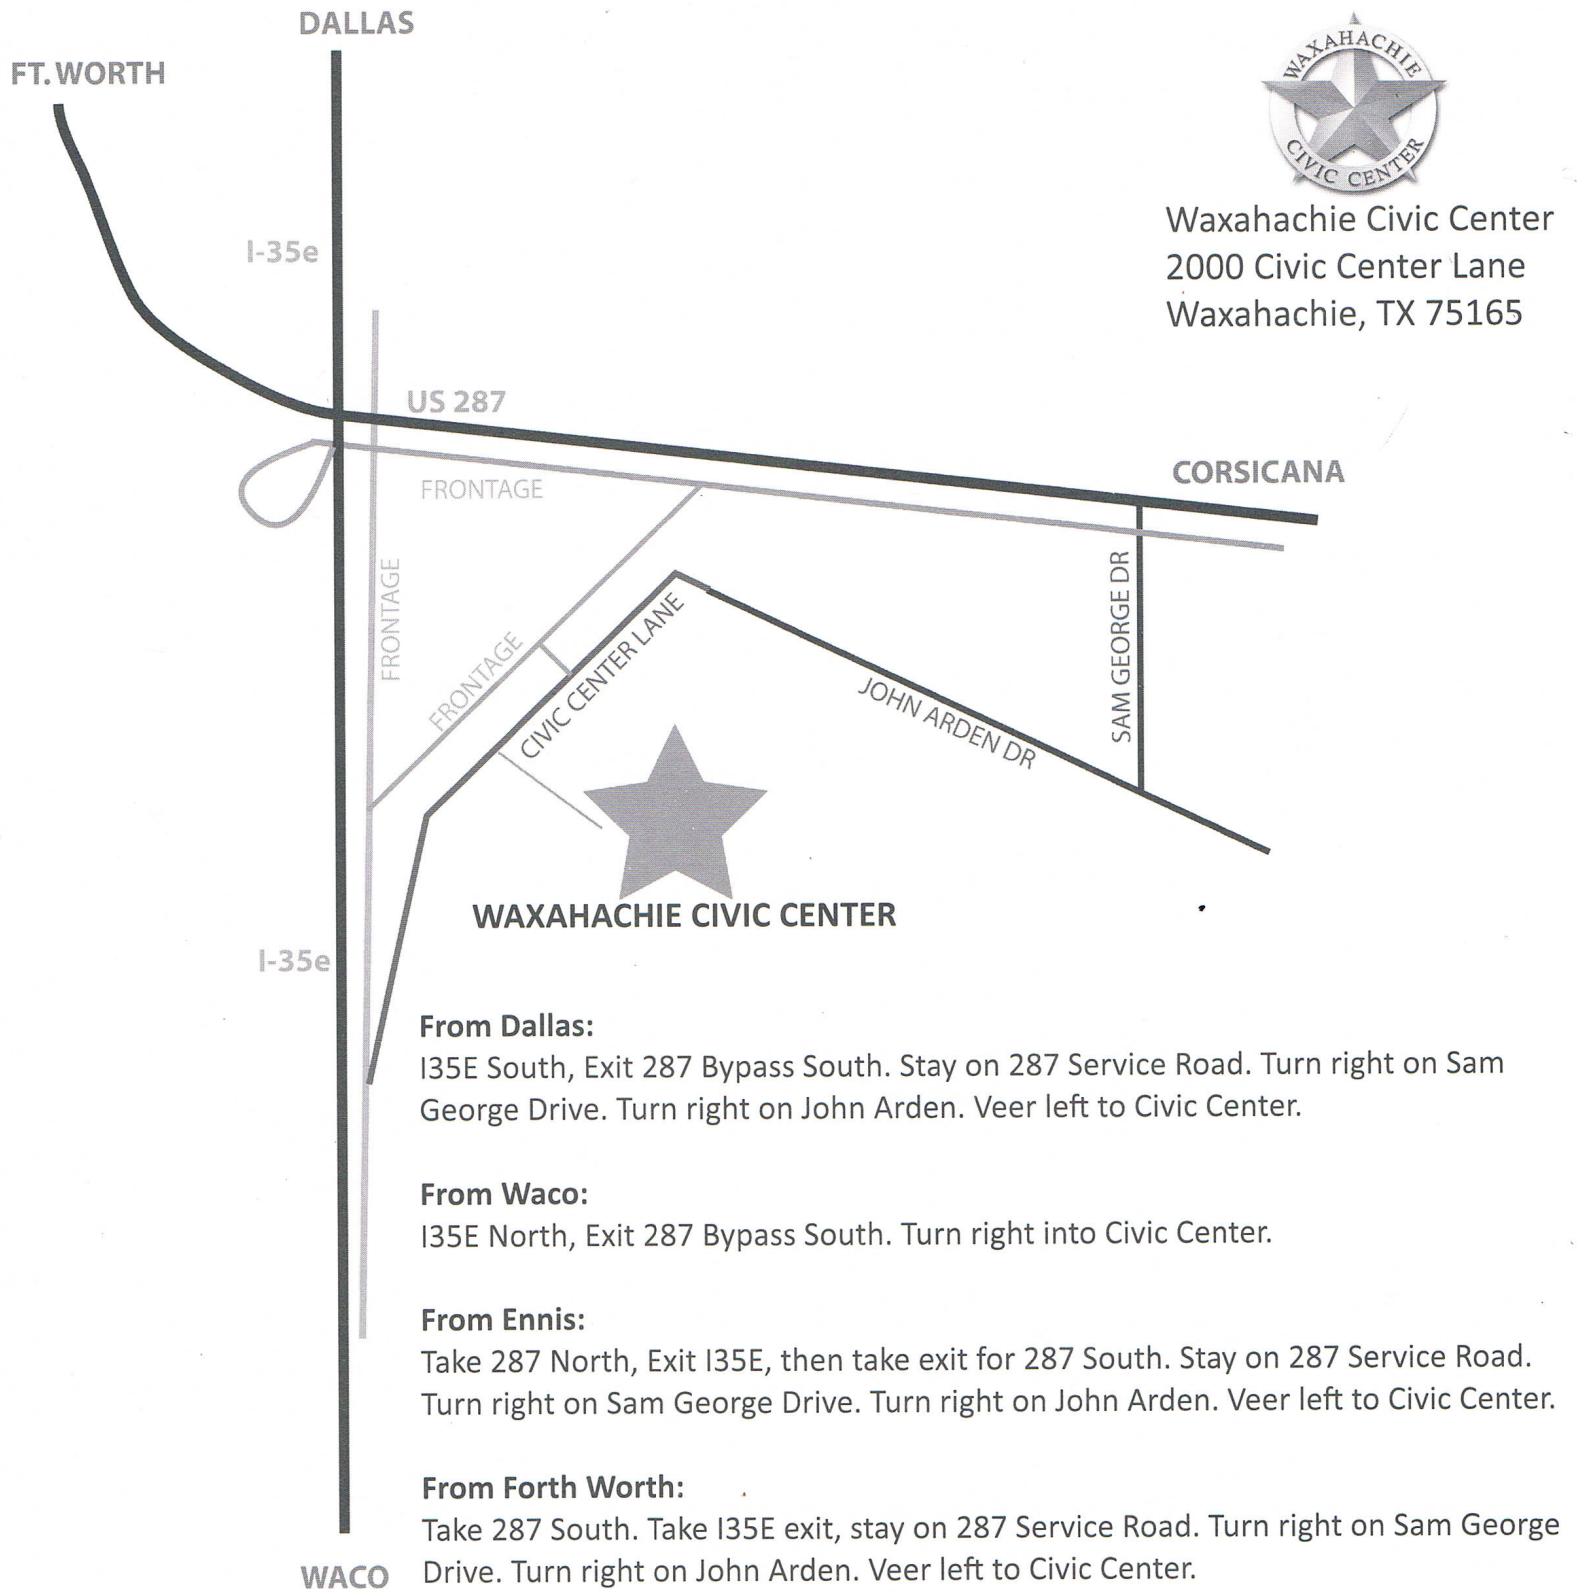

# MAP / DIRECTIONS

Waxahachie Civic Center  
2000 Civic Center Lane  
Waxahachie, TX 75165

**From Dallas:**

I35E South, Exit 287 Bypass South. Stay on 287 Service Road. Turn right on Sam George Drive. Turn right on John Arden. Veer left to Civic Center.

**From Waco:**

I35E North, Exit 287 Bypass South. Turn right into Civic Center.

**From Ennis:**

Take 287 North, Exit I35E, then take exit for 287 South. Stay on 287 Service Road. Turn right on Sam George Drive. Turn right on John Arden. Veer left to Civic Center.

**From Forth Worth:**

Take 287 South. Take I35E exit, stay on 287 Service Road. Turn right on Sam George Drive. Turn right on John Arden. Veer left to Civic Center.